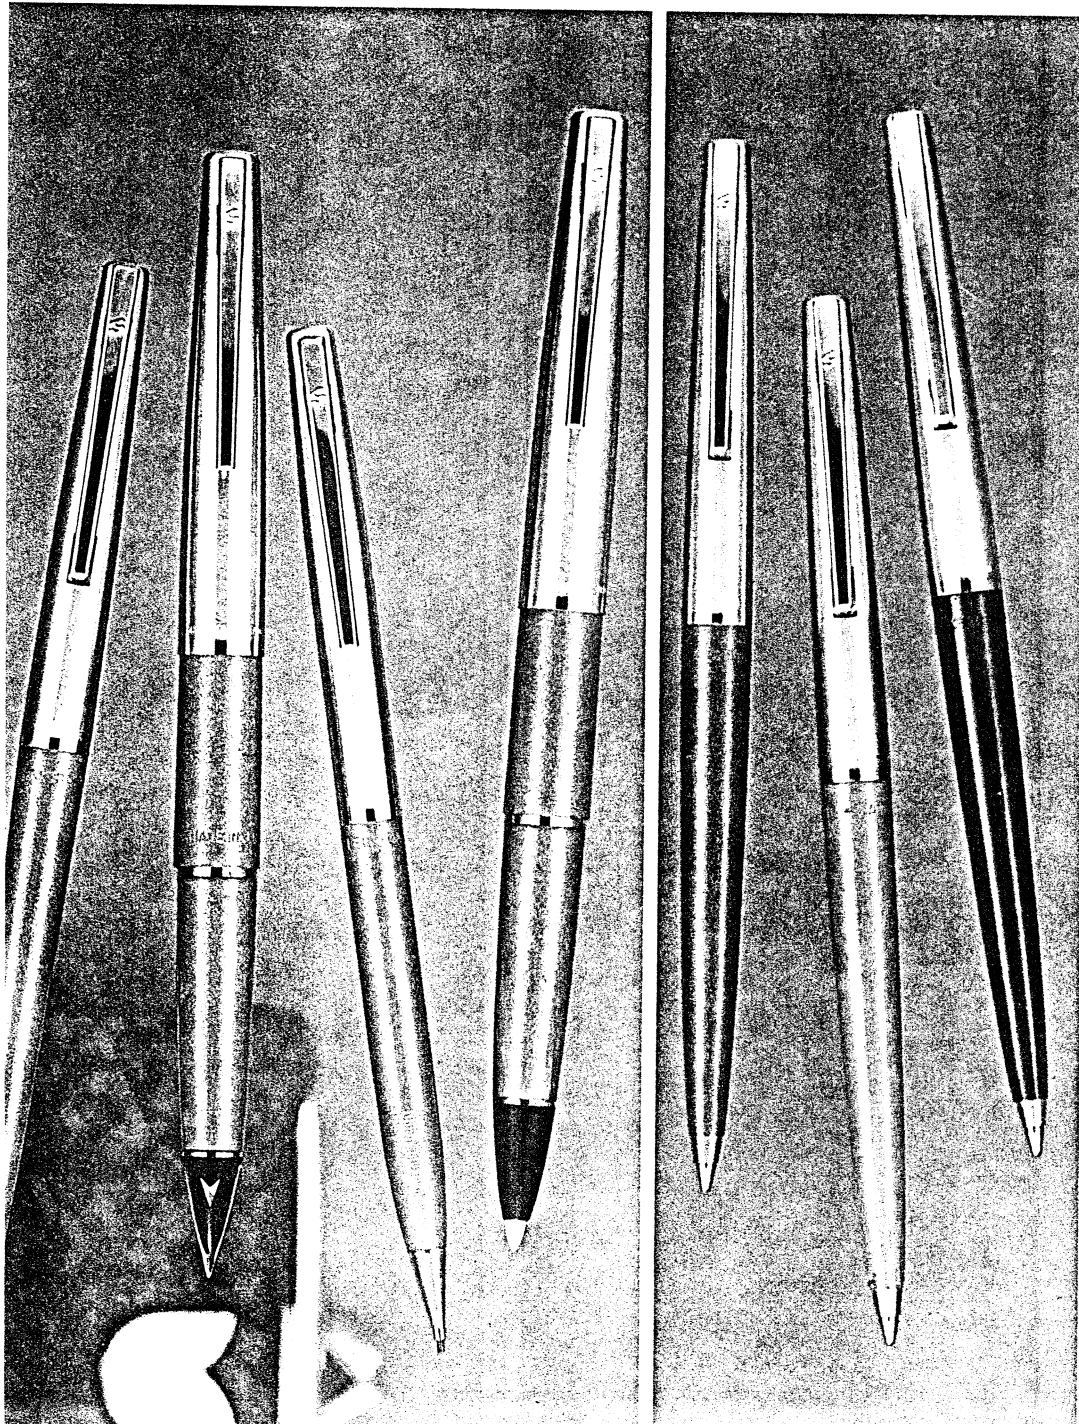

R-316

Sheaffer Stylist™ '404'P

Brushed chrome cap with gold clip and Metallic/Gray, Metallic Blue or Black barrels as illustrated at right.

Ballpoint, $3.95. Cartridge Pen, $5.00. Pencil, $3.95. "Glideriter", $3.95.

Attractive new counter displays are economical of counter space, yet present prestige background for prestige merchandise.

R-296G

Prepacked with 12 Stylist '404' "Glideriters" 7 1/4" high, 15 3/4" wide, 10 1/8" deep. List Price $47.40

R-296L

Prepacked with an assortment of Stylist '404' cartridge pens, ballpoints, pencils, and "Glideriters". 7 1/4" high, 15 3/4" wide, 10 1/8" deep. List Price $74.50

R-316

It's packed with assortment 129 18" high, 17 1/4" wide, 8 1/4" deep. List Price $129.10

R-296G